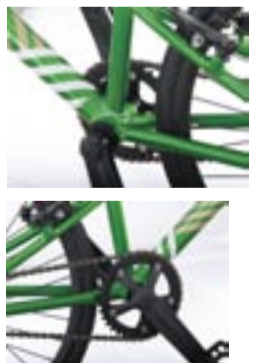

AURA

TT LENGTH 21"
CS LENGTH 13.75"
HT ANGLE 74.5
ST ANGLE 72
WEIGHT 10.9kg
COLOR CLEAR/BLACK

FRAME 100% 4130 Sanko Chromoly, Butted tubes
FORK DK ATF Fluted & Butted 100% 4130 Chromoly (1-1/8")
PRICE ¥90,300 (incude Tax)

KVANT

TT LENGTH 20.5"
CS LENGTH 13.75"
HT ANGLE 74.5
ST ANGLE 72
WEIGHT 11.7kg
COLOR Flat Cyan/White, Orange/White

FRAME DK Park/Trail design 100% 4130 Chromoly
FORK DK 100% 4130 Chromoly (1-1/8")
PRICE ¥60,900 (incude Tax)

HELIO

TT LENGTH 20.5"
CS LENGTH 13.75"
HT ANGLE 74.5
ST ANGLE 72
WEIGHT 11.7kg
COLOR Flat Black/Red, Glass White/Red

FRAME DK Park/Trail design 100% 4130 Chromoly
FORK 100% 4130 Chromoly (1-1/8")
PRICE ¥56,700 (incude Tax)

CYGNUS 24

TT LENGTH 21"
CS LENGTH 15"
HT ANGLE 73.5
ST ANGLE 72
WEIGHT 12.3kg
COLOR Clear/Green

FRAME DK 24" Park/Trail design 100% 4130 Chromoly
FORK 100% 4130 Chromoly steer tube (1-1/8")
PRICE ¥49,140 (incude Tax)

CYGNUS

TT LENGTH 20.25"
CS LENGTH 13.75"
HT ANGLE 74.5
ST ANGLE 72
WEIGHT 10.9kg
COLOR Clear/Green, Blue/Silver, Maroon/Gold

FRAME DK Park/Trail design 4130 Chromoly main frame
FORK 4130 Chromoly steer tube (1-1/8")
PRICE ¥47,250 (incude Tax)

SPEKTRE

TT LENGTH 21"
CS LENGTH 14.5"
HT ANGLE 74.5
ST ANGLE 71
WEIGHT 9.5kg
COLOR Gloss Black

FRAME DK Race Pro design 100% 7000 series Hydro-formed Aluminum w/ 3D dropout
FORK DK R/T 100% Butted & Tapered 4130 Chromo (1-1/8")
PRICE ¥88,200 (incude Tax)

TRACER JR.

TT LENGTH 17.5"
CS LENGTH 12.5"
HT ANGLE 71
ST ANGLE 73.5
WEIGHT 7.2kg
COLOR Platinum Green

FRAME DK Race Junior design 100% 6061 Aluminum
FORK DK Mini Race 100% 4130 Chromoly (1")
PRICE ¥49,140 (incude Tax)

TRACER MINI

TT LENGTH 16"
CS LENGTH 12"
HT ANGLE 71
ST ANGLE 77
WEIGHT 7.3kg
COLOR Platinum Green