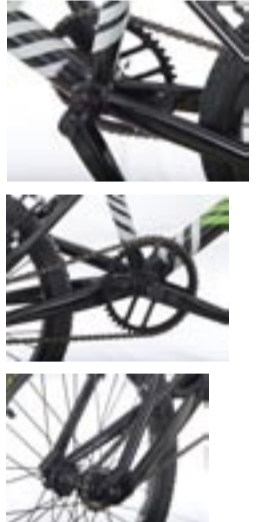

## CYGNUS 24

TT LENGTH 21"  
CS LENGTH 15"  
HT ANGLE 73.5  
ST ANGLE 72  
WEIGHT 12.3kg  
COLOR Clear/Green

FRAME DK 24" Park/Trail design 100% 4130 Chromoly  
FORK 100% 4130 Chromoly steer tube (1-1/8")  
PRICE ¥49,140 (incude Tax)

## CYGNUS

TT LENGTH 20.25"  
CS LENGTH 13.75"  
HT ANGLE 74.5  
ST ANGLE 72  
WEIGHT 10.9kg  
COLOR Clear/Green, Blue/Silver, Maroon/Gold

FRAME DK Park/Trail design 4130 Chromoly main frame  
FORK 4130 Chromoly steer tube (1-1/8")  
PRICE ¥47,250 (incude Tax)

## SPEKTRE

TT LENGTH 21"  
CS LENGTH 14.5"  
HT ANGLE 74.5  
ST ANGLE 71  
WEIGHT 9.5kg  
COLOR Gloss Black

FRAME DK Race Pro design 100% 7000 series Hydro-formed Aluminum w/ 3D dropout  
FORK DK R/T 100% Butted & Tapered 4130 Chromo (1-1/8")  
PRICE ¥88,200 (incude Tax)