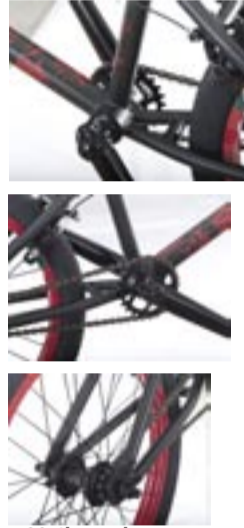

## AURA

TT LENGTH 21"  
CS LENGTH 13.75"  
HT ANGLE 74.5  
ST ANGLE 72  
WEIGHT 10.9kg  
COLOR CLEAR/BLACK

FRAME 100% 4130 Sanko Chromoly, Butted tubes  
FORK DK ATF Fluted & Butted 100% 4130 Chromoly (1-1/8")  
PRICE ¥90,300 (incude Tax)

## KVANT

TT LENGTH 20.5"  
CS LENGTH 13.75"  
HT ANGLE 74.5  
ST ANGLE 72  
WEIGHT 11.7kg  
COLOR Flat Cyan/White, Orange/White

FRAME DK Park/Trail design 100% 4130 Chromoly  
FORK DK 100% 4130 Chromoly (1-1/8")  
PRICE ¥60,900 (incude Tax)

## HELIO

TT LENGTH 20.5"  
CS LENGTH 13.75"  
HT ANGLE 74.5  
ST ANGLE 72  
WEIGHT 11.7kg  
COLOR Flat Black/Red, Glass White/Red

FRAME DK Park/Trail design 100% 4130 Chromoly  
FORK 100% 4130 Chromoly (1-1/8")  
PRICE ¥56,700 (incude Tax)

## CYGNUS 24

TT LENGTH 21"  
CS LENGTH 15"  
HT ANGLE 73.5  
ST ANGLE 72  
WEIGHT 12.3kg  
COLOR Clear/Green

FRAME DK 24" Park/Trail design 100% 4130 Chromoly  
FORK 100% 4130 Chromoly steer tube (1-1/8")  
PRICE ¥49,140 (incude Tax)