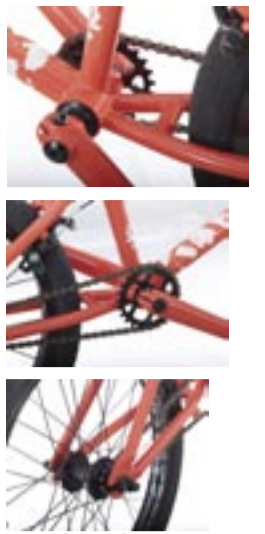

## AURA

TT LENGTH 21"  
CS LENGTH 13.75"  
HT ANGLE 74.5  
ST ANGLE 72  
WEIGHT 10.9kg  
COLOR CLEAR/BLACK

FRAME 100% 4130 Sanko Chromoly, Butted tubes  
FORK DK ATF Fluted & Butted 100% 4130 Chromoly (1-1/8")  
PRICE ¥90,300 (incude Tax)

## KVANT

TT LENGTH 20.5"  
CS LENGTH 13.75"  
HT ANGLE 74.5  
ST ANGLE 72  
WEIGHT 11.7kg  
COLOR Flat Cyan/White, Orange/White

FRAME DK Park/Trail design 100% 4130 Chromoly  
FORK DK 100% 4130 Chromoly (1-1/8")  
PRICE ¥60,900 (incude Tax)

## HELIO

TT LENGTH 20.5"  
CS LENGTH 13.75"  
HT ANGLE 74.5  
ST ANGLE 72  
WEIGHT 11.7kg  
COLOR Flat Black/Red, Glass White/Red

FRAME DK Park/Trail design 100% 4130 Chromoly  
FORK 100% 4130 Chromoly (1-1/8")  
PRICE ¥56,700 (incude Tax)

## CYGNUS 24

TT LENGTH 21"  
CS LENGTH 15"  
HT ANGLE 73.5  
ST ANGLE 72  
WEIGHT 12.3kg  
COLOR Clear/Green

FRAME DK 24" Park/Trail design 100% 4130 Chromoly  
FORK 100% 4130 Chromoly steer tube (1-1/8")  
PRICE ¥49,140 (incude Tax)